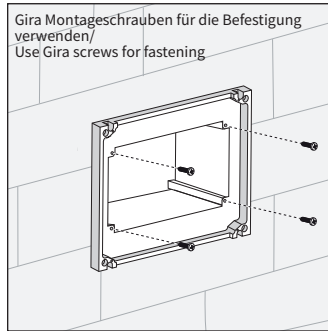

## Aufputzrahmen ITT/Wall-Mounted Frame ITT

PEAKnx  
Dogawist Investment GmbH  
Otto-Röhm-Straße 69  
64293 Darmstadt

[www.peaknx.com](http://www.peaknx.com)  
[info@peaknx.com](mailto:info@peaknx.com)