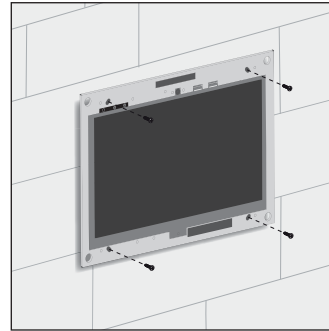

## Aufputzrahmen ITT/Wall-Mounted Frame ITT

PEAKnx  
Dogawist Investment GmbH  
Otto-Röhm-Straße 69  
64293 Darmstadt

[www.peaknx.com](http://www.peaknx.com)  
[info@peaknx.com](mailto:info@peaknx.com)