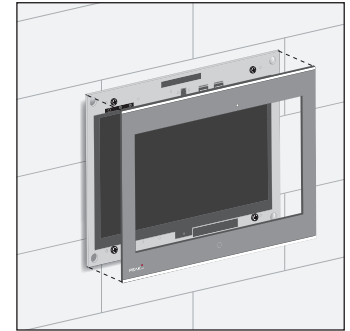

## Aufputzrahmen ITT/Wall-Mounted Frame ITT

PEAKnx  
Dogawist Investment GmbH  
Otto-Röhm-Straße 69  
64293 Darmstadt

[www.peaknx.com](http://www.peaknx.com)  
[info@peaknx.com](mailto:info@peaknx.com)